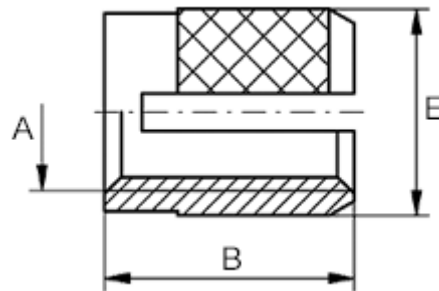

# Data Sheet

Article number: 12841000050800  
Description: KLEE-coil 841 000 050.800  
M5 Brass

## Measures

---

Female thread A	= M5
Length B	= 10.0
Min distance to edge	= 5.0
Outer diameter E	= 7.00
Recommended bore diameter	= 6.3 to 6.4